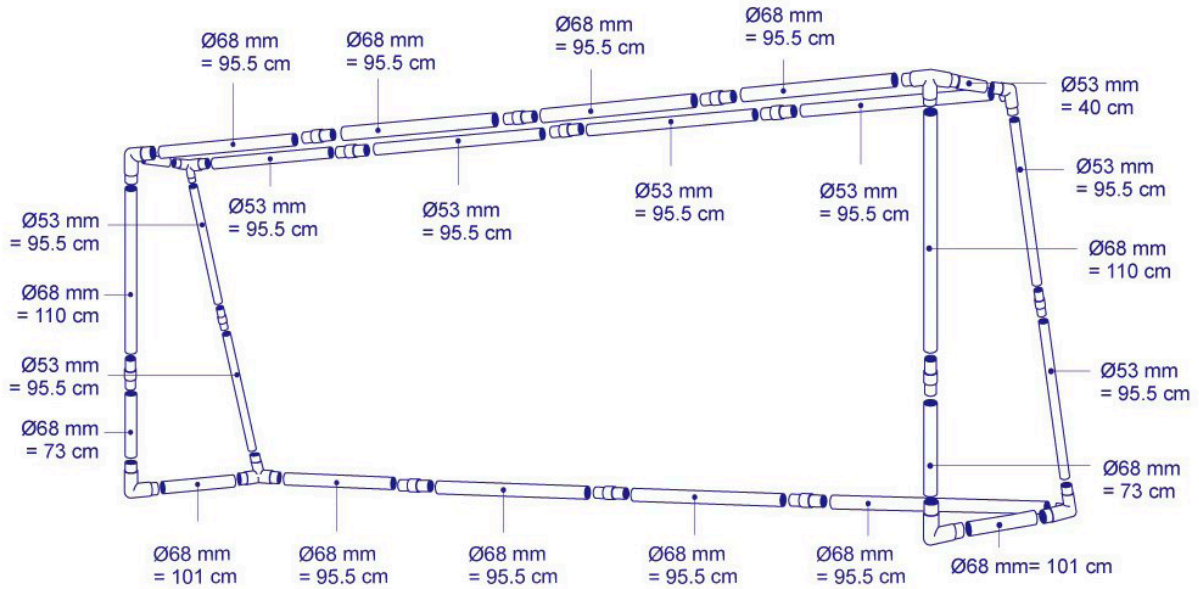

# JC-6400TA2 / GOAL SIZE : L400 x H200 x D110 cm

Hook of hanger circles the net & poles and attach to string of hook.

\* Please Hang Net With