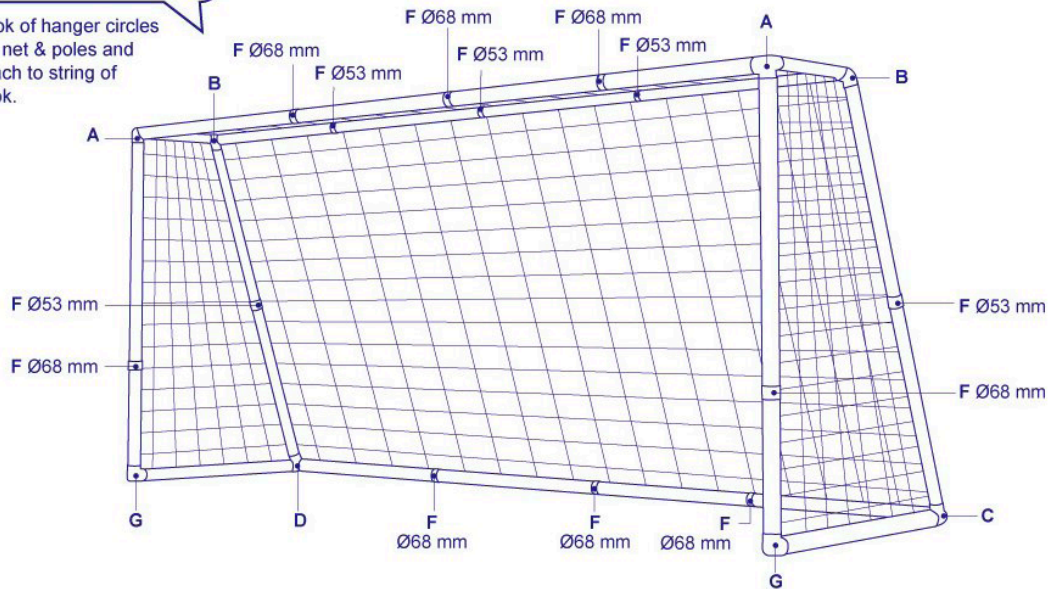

INSTRUCTION

PLEASE NOTE THAT EACH JOINT HAS A SPECIFIC CODE.