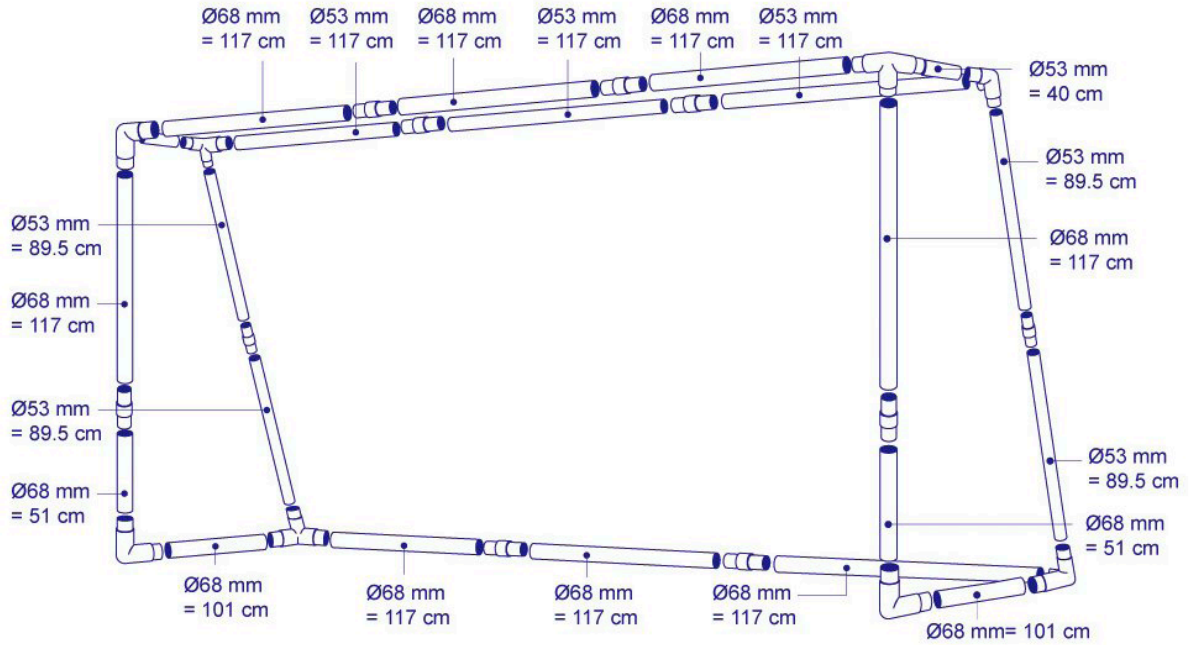

JC-6366B / GOAL SIZE : L366 x H183 cm / L244 x H183 cm

THE GOAL CAN BE REASSEMBLED INTO TWO SIZES.

Hook of hanger circles the net & poles and attach to string of hook.

*** Please Hang Net With**

INSTRUCTION

Diagram of the net assembly with labels A through G and F for joints. The net is attached to the frame at points A, B, C, D, and G. Joints are labeled F.

(A) 2 pcs

(B) 2 pcs

(C) 1 pcs

(D) 1 pcs

$\varnothing 68$ mm
(F) 6 pcs

$\varnothing 53$ mm
(F) 4 pcs

(G) 2 pcs

PLEASE NOTE THAT EACH JOINT HAS A SPECIFIC CODE.