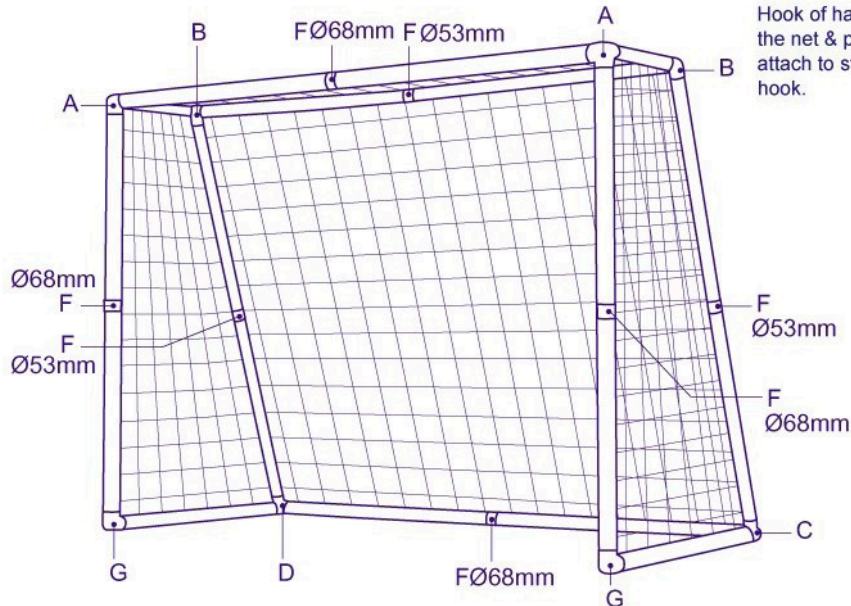

JC-6150A / GOAL SIZE : L150 x H100 x D82 cm

INSTRUCTION

* Please Hang Net With 

Hook of hanger circles the net & poles and attach to string of hook.

PLEASE NOTE THAT EACH JOINT HAS A SPECIFIC CODE.