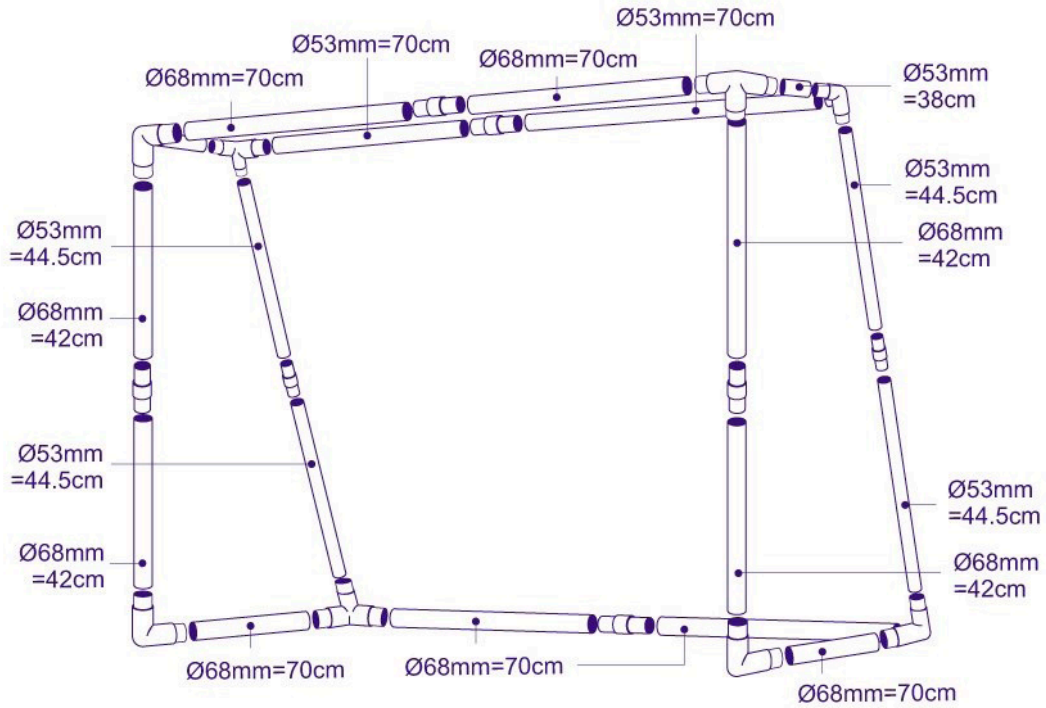

JC-6150A / GOAL SIZE : L150 x H100 x D82 cm

INSTRUCTION

* Please Hang Net With 

Hook of hanger circles the net & poles and attach to string of hook.

PLEASE NOTE THAT EACH JOINT HAS A SPECIFIC CODE.