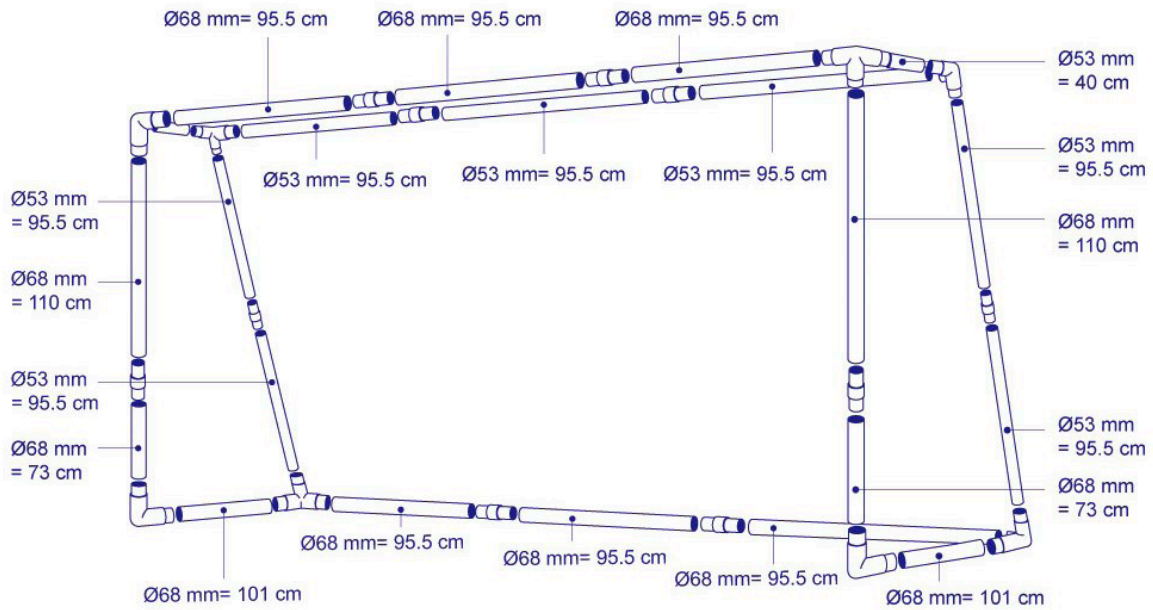

JC-6300TA2 / GOAL SIZE : L300 x H200 x D110 cm

Hook of hanger circles the net & poles and attach to string of hook.

* Please Hang Net With

INSTRUCTION

Labels: A, B, C, D, F, G

(A) 2 pcs

(B) 2 pcs

(C) 1 pcs

(D) 1 pcs

$\varnothing 68 \text{ mm}$
(F) 6 pcs

$\varnothing 53 \text{ mm}$
(F) 4 pcs

(G) 2 pcs

PLEASE NOTE THAT EACH JOINT HAS A SPECIFIC CODE.