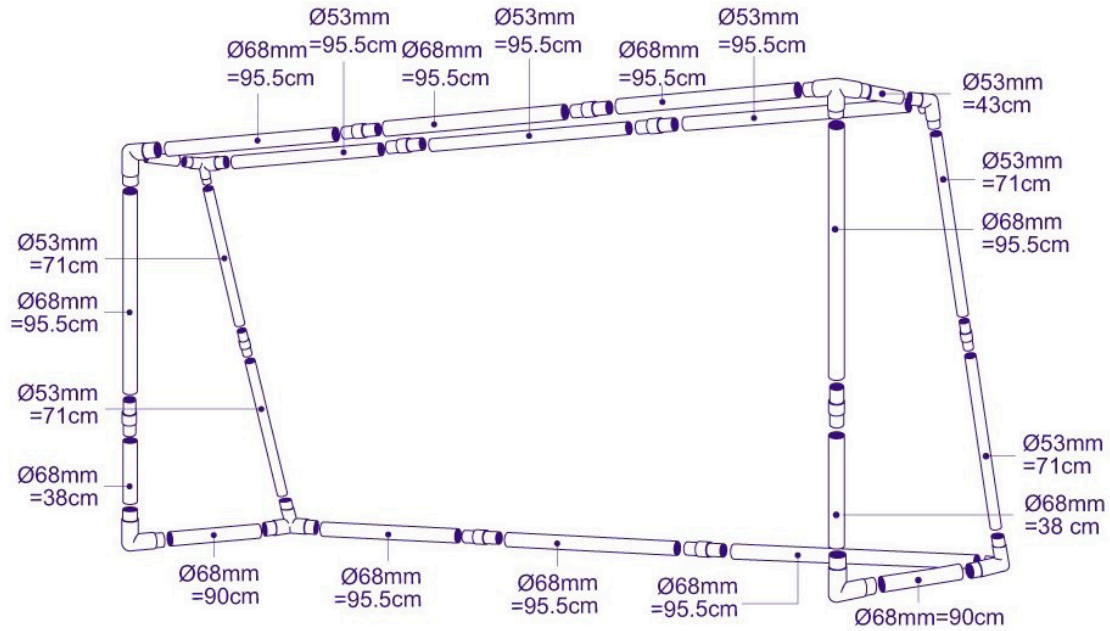

# JC-6300A / GOAL SIZE : L300 x H150 x D100 cm

## INSTRUCTION

\* Please Hang Net With

Hook of hanger circles the net & poles and attach to string of hook.

- |           |           |           |           |           |           |           |
|-----------|-----------|-----------|-----------|-----------|-----------|-----------|
|           |           |           |           |           |           |           |
| (A) 2 pcs | (B) 2 pcs | (C) 1 pcs | (D) 1 pcs | (F) 6 pcs | (F) 4 pcs | (G) 2 pcs |