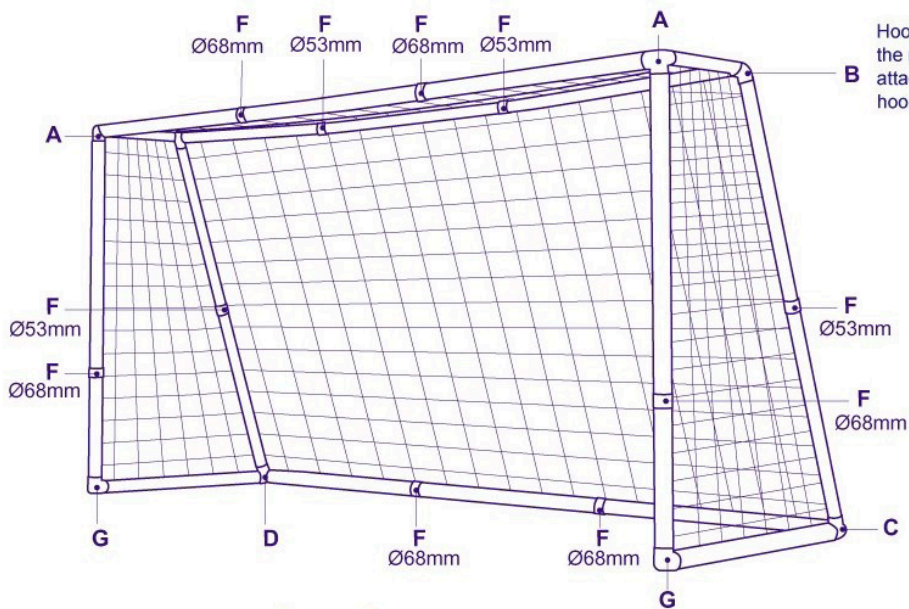

# JC-6300A / GOAL SIZE : L300 x H150 x D100 cm

## INSTRUCTION

\* Please Hang Net With

Hook of hanger circles the net & poles and attach to string of hook.

- |           |           |           |           |           |           |           |
|-----------|-----------|-----------|-----------|-----------|-----------|-----------|
|           |           |           |           |           |           |           |
| (A) 2 pcs | (B) 2 pcs | (C) 1 pcs | (D) 1 pcs | (F) 6 pcs | (F) 4 pcs | (G) 2 pcs |