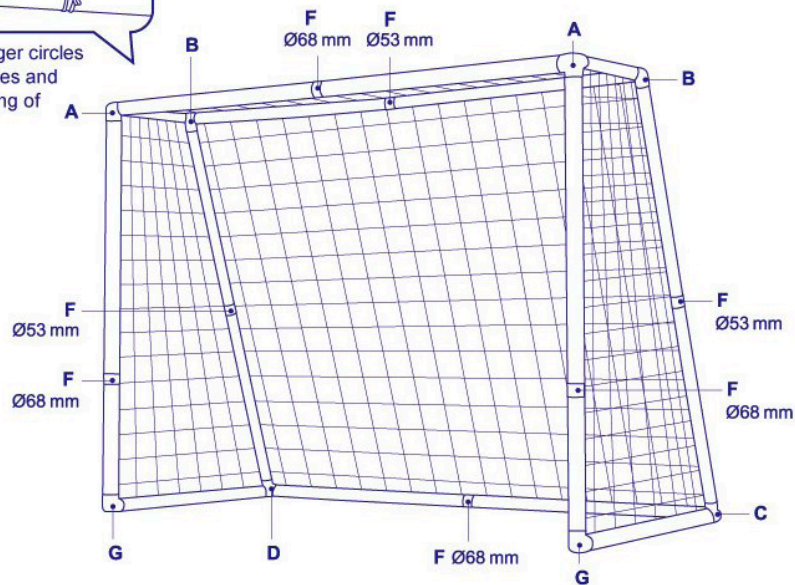

JC-6244B / GOAL SIZE: L244 x H183 cm

* Please Hang Net With 

INSTRUCTION

- 
(A) 2 pcs
- 
(B) 2 pcs
- 
(C) 1 pcs
- 
(D) 1 pcs
- 
(F) 4 pcs
- 
(F) 3 pcs
- 
(G) 2 pcs

PLEASE NOTE THAT EACH JOINT HAS A SPECIFIC CODE.