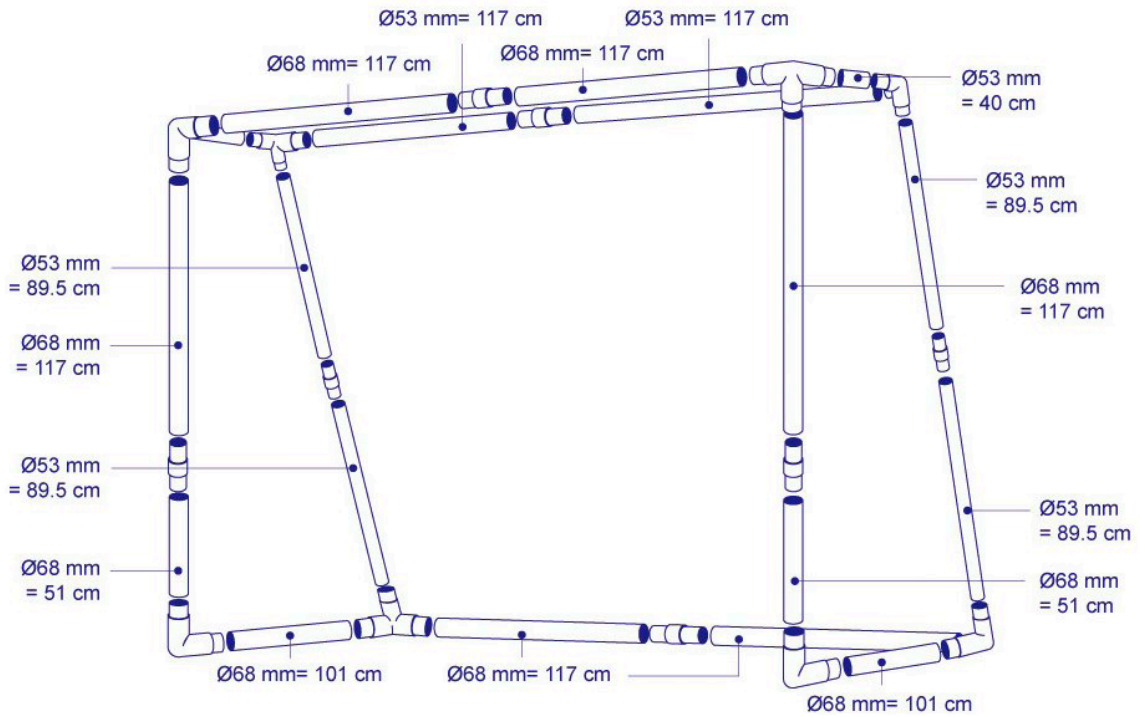

JC-6244B / GOAL SIZE: L244 x H183 cm

* Please Hang Net With 

INSTRUCTION

- 
(A) 2 pcs
- 
(B) 2 pcs
- 
(C) 1 pcs
- 
(D) 1 pcs
- 
(F) 4 pcs
- 
(F) 3 pcs
- 
(G) 2 pcs

PLEASE NOTE THAT EACH JOINT HAS A SPECIFIC CODE.