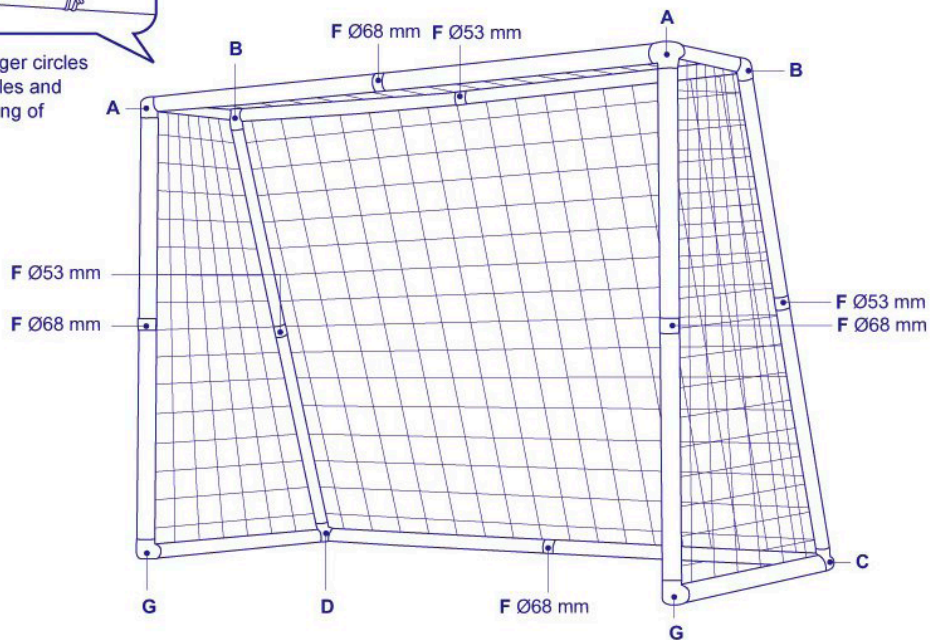

# JC-6200TA2 / GOAL SIZE : L200 x H180 x D100 cm

Hook of hanger circles the net & poles and attach to string of hook.

\* Please Hang Net With 

## INSTRUCTION

(A) 2 pcs

(B) 2 pcs

(C) 1 pcs

(D) 1 pcs

$\text{Ø}68 \text{ mm}$   
(F) 4 pcs

$\text{Ø}53 \text{ mm}$   
(F) 3 pcs

(G) 2 pcs