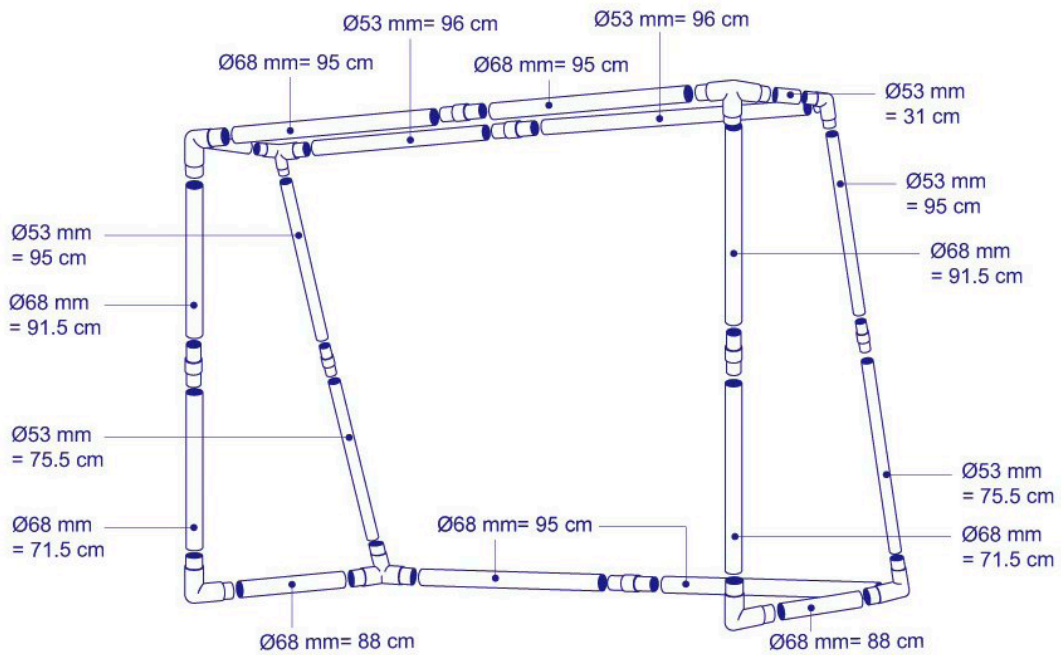

# JC-6200TA2 / GOAL SIZE : L200 x H180 x D100 cm

Hook of hanger circles the net & poles and attach to string of hook.

\* Please Hang Net With 

## INSTRUCTION

(A) 2 pcs

(B) 2 pcs

(C) 1 pcs

(D) 1 pcs

$\text{Ø}68 \text{ mm}$   
(F) 4 pcs

$\text{Ø}53 \text{ mm}$   
(F) 3 pcs

(G) 2 pcs